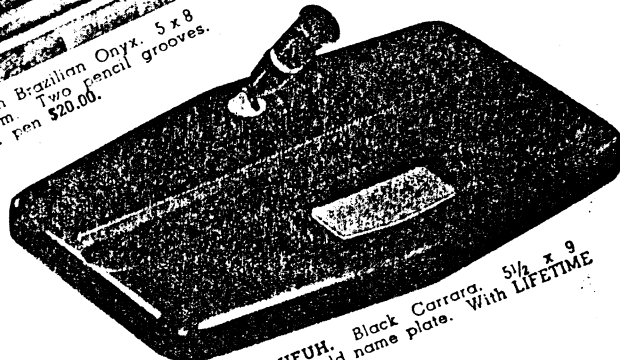

S308 BUFUH. Black Carrara. 5 1/2 x 9 inches. Gold name plate. With LIFETIME pen $20.00.